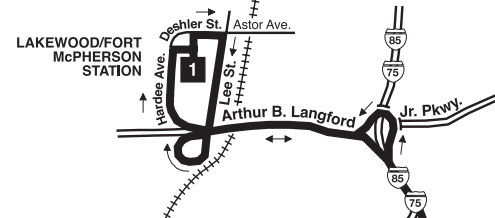

RED/GOLD RAIL LINE

INTERSECTING ROUTES
Rutas Intersectando