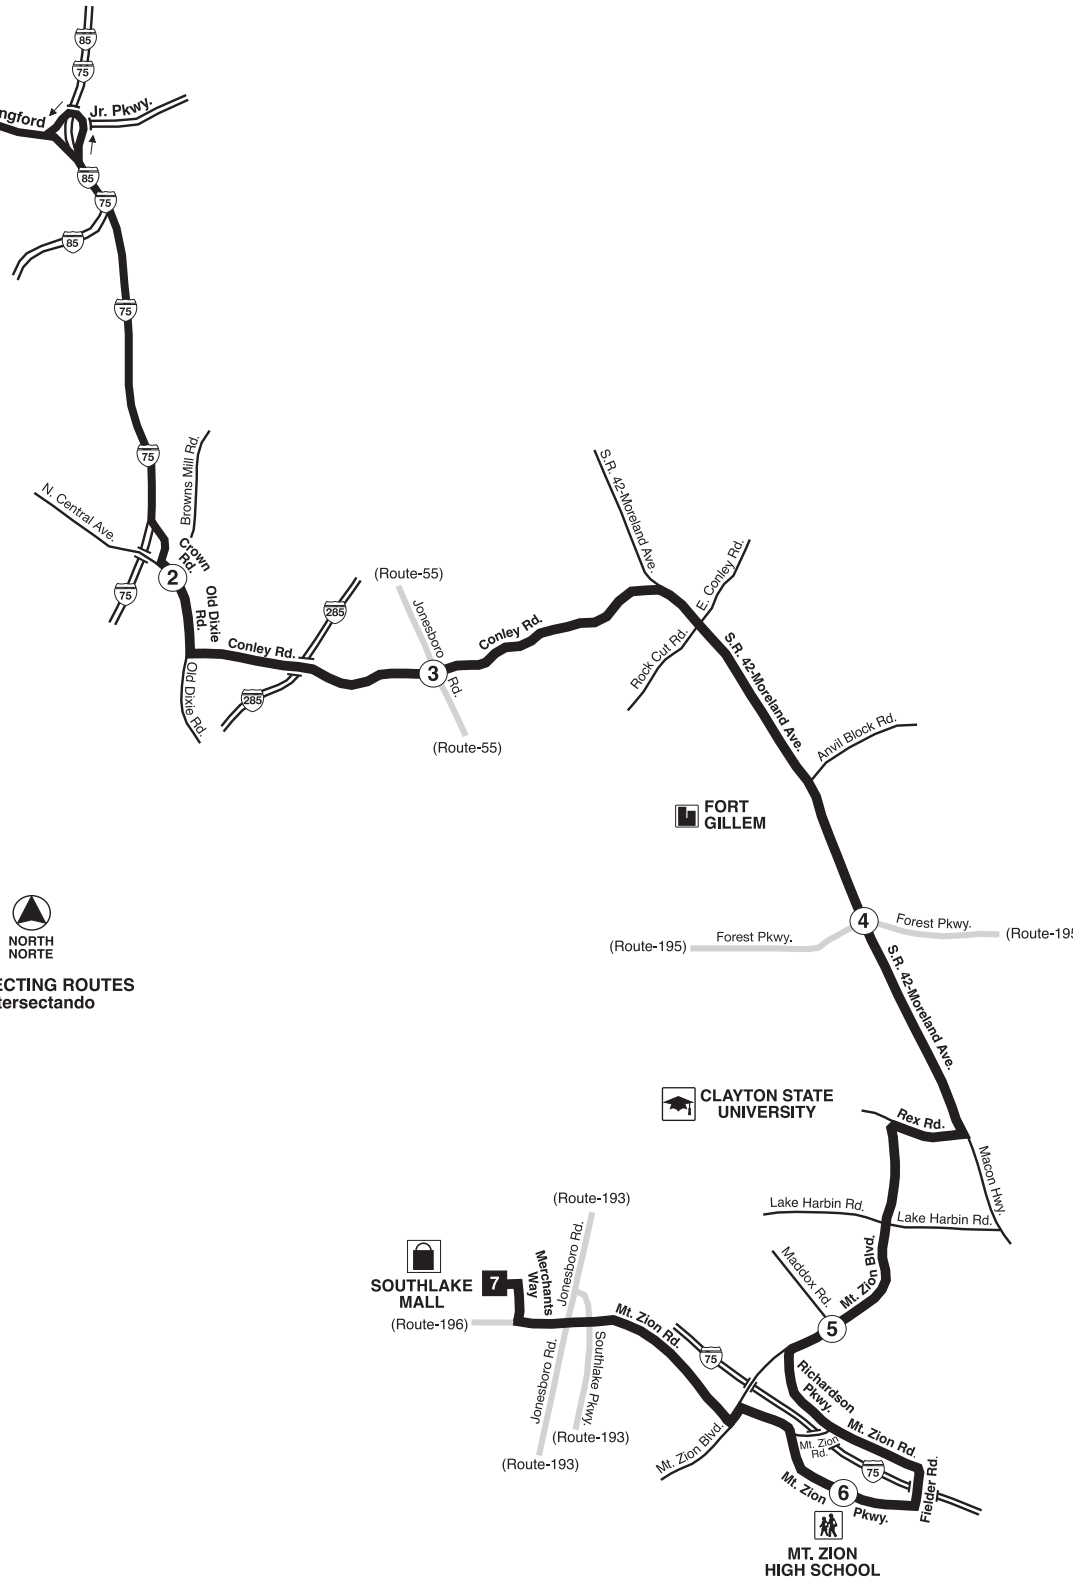

RED/GOLD RAIL LINE

INTERSECTING ROUTES
Rutas Intersectando